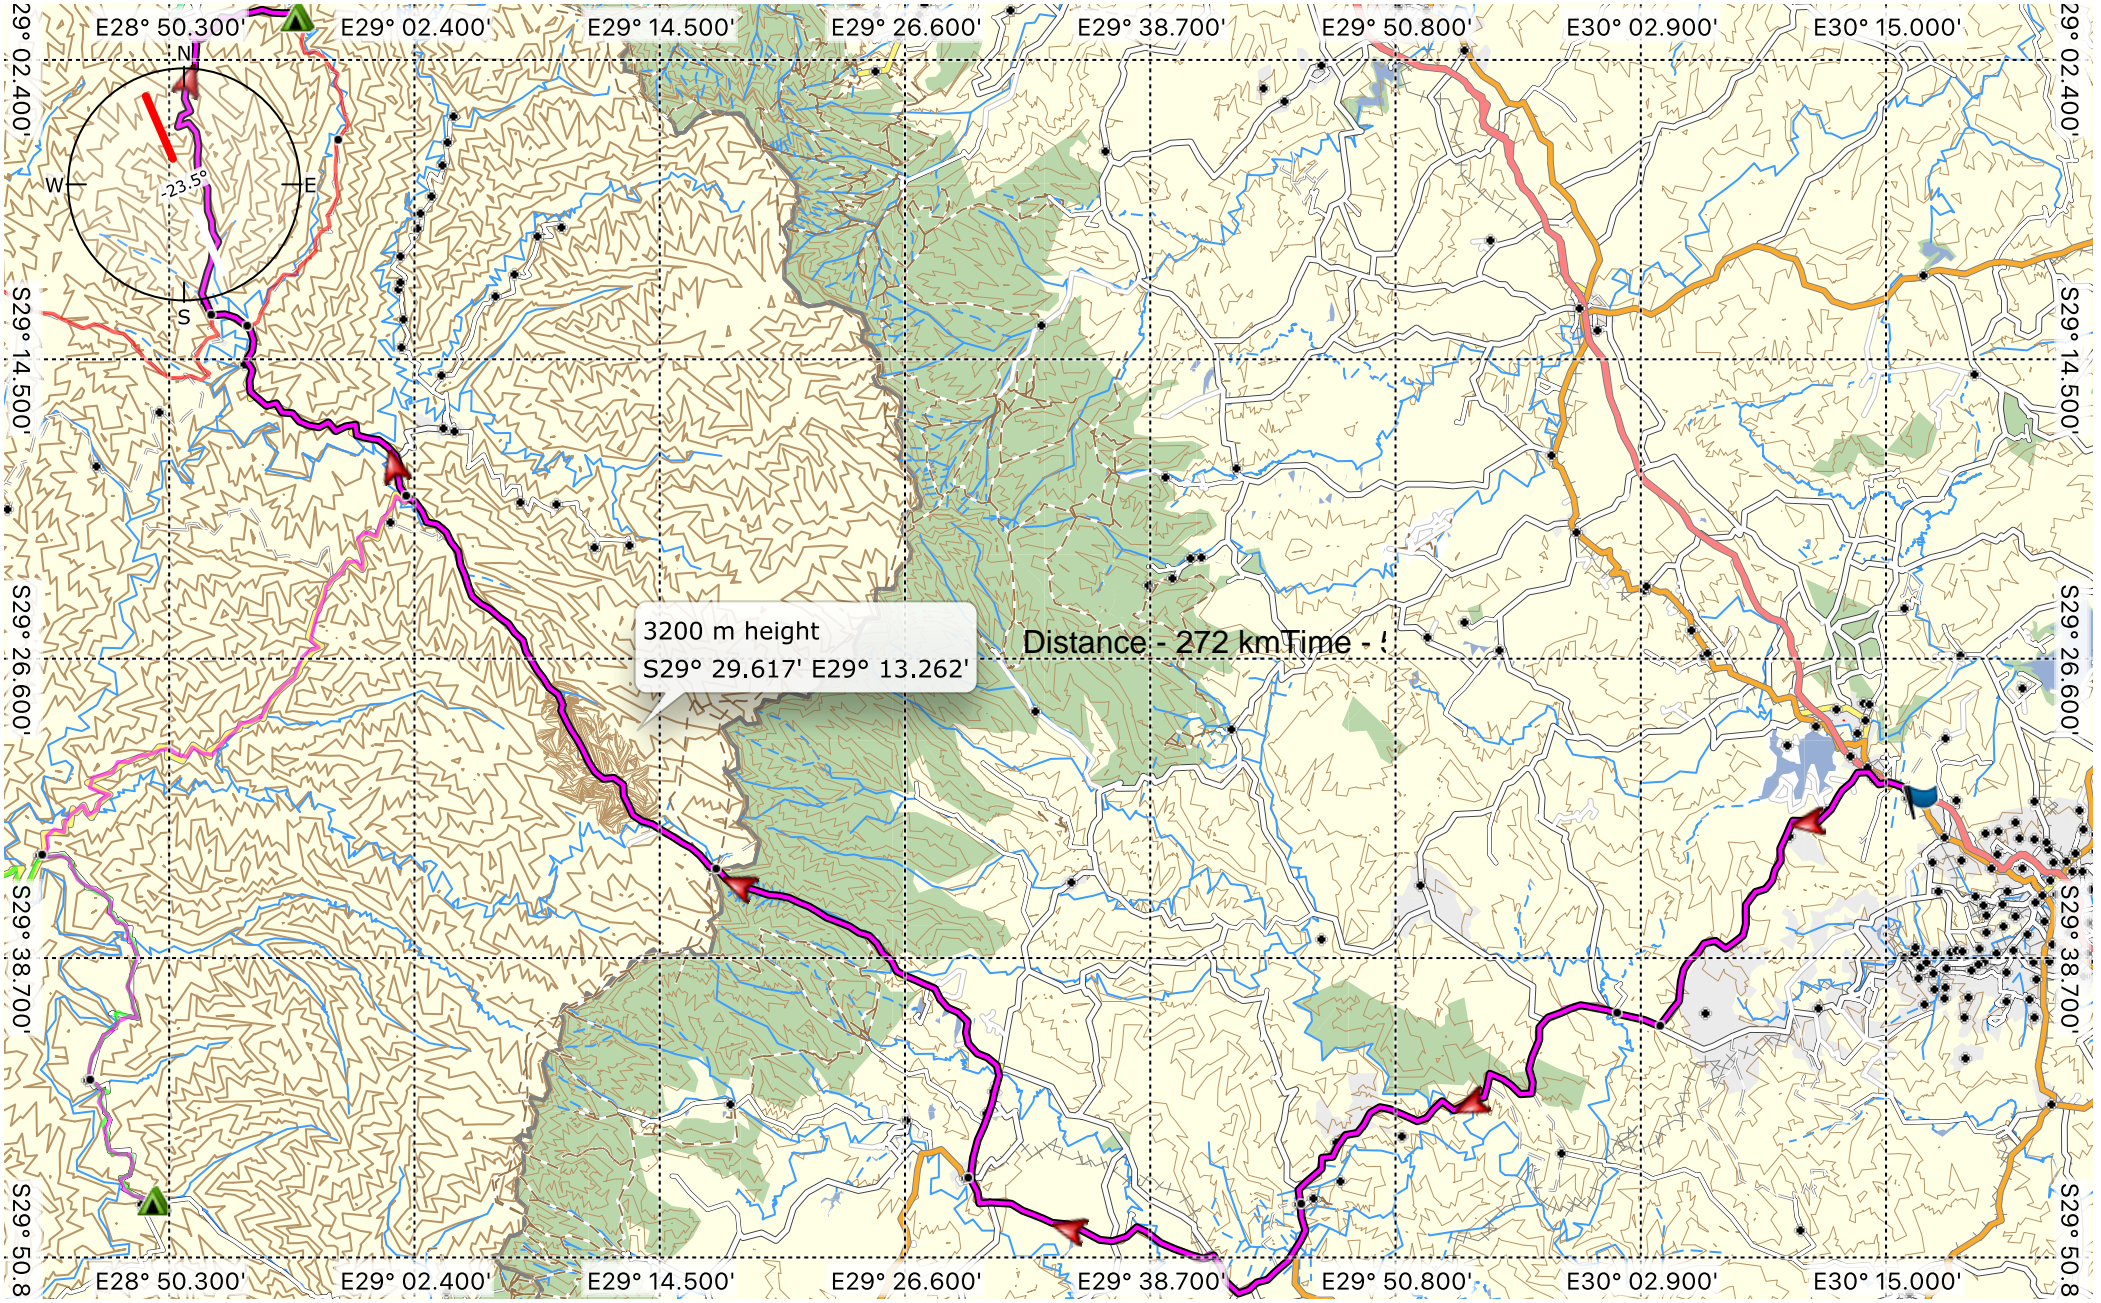

(Lat/Lon hddd°mm.mmm' WGS 84)

T4A Traveller's Africa 200302

270 Main Road, Paarl, 7646, South Africa. gps\_mapper. © Tracks4Africa (c) 2007, 2008, 2009, 2010, 2011, 2012, 2013, 2014, 2015, 2016, 2017, 2018.

### Day 1 - Rotunda to Maloraneng